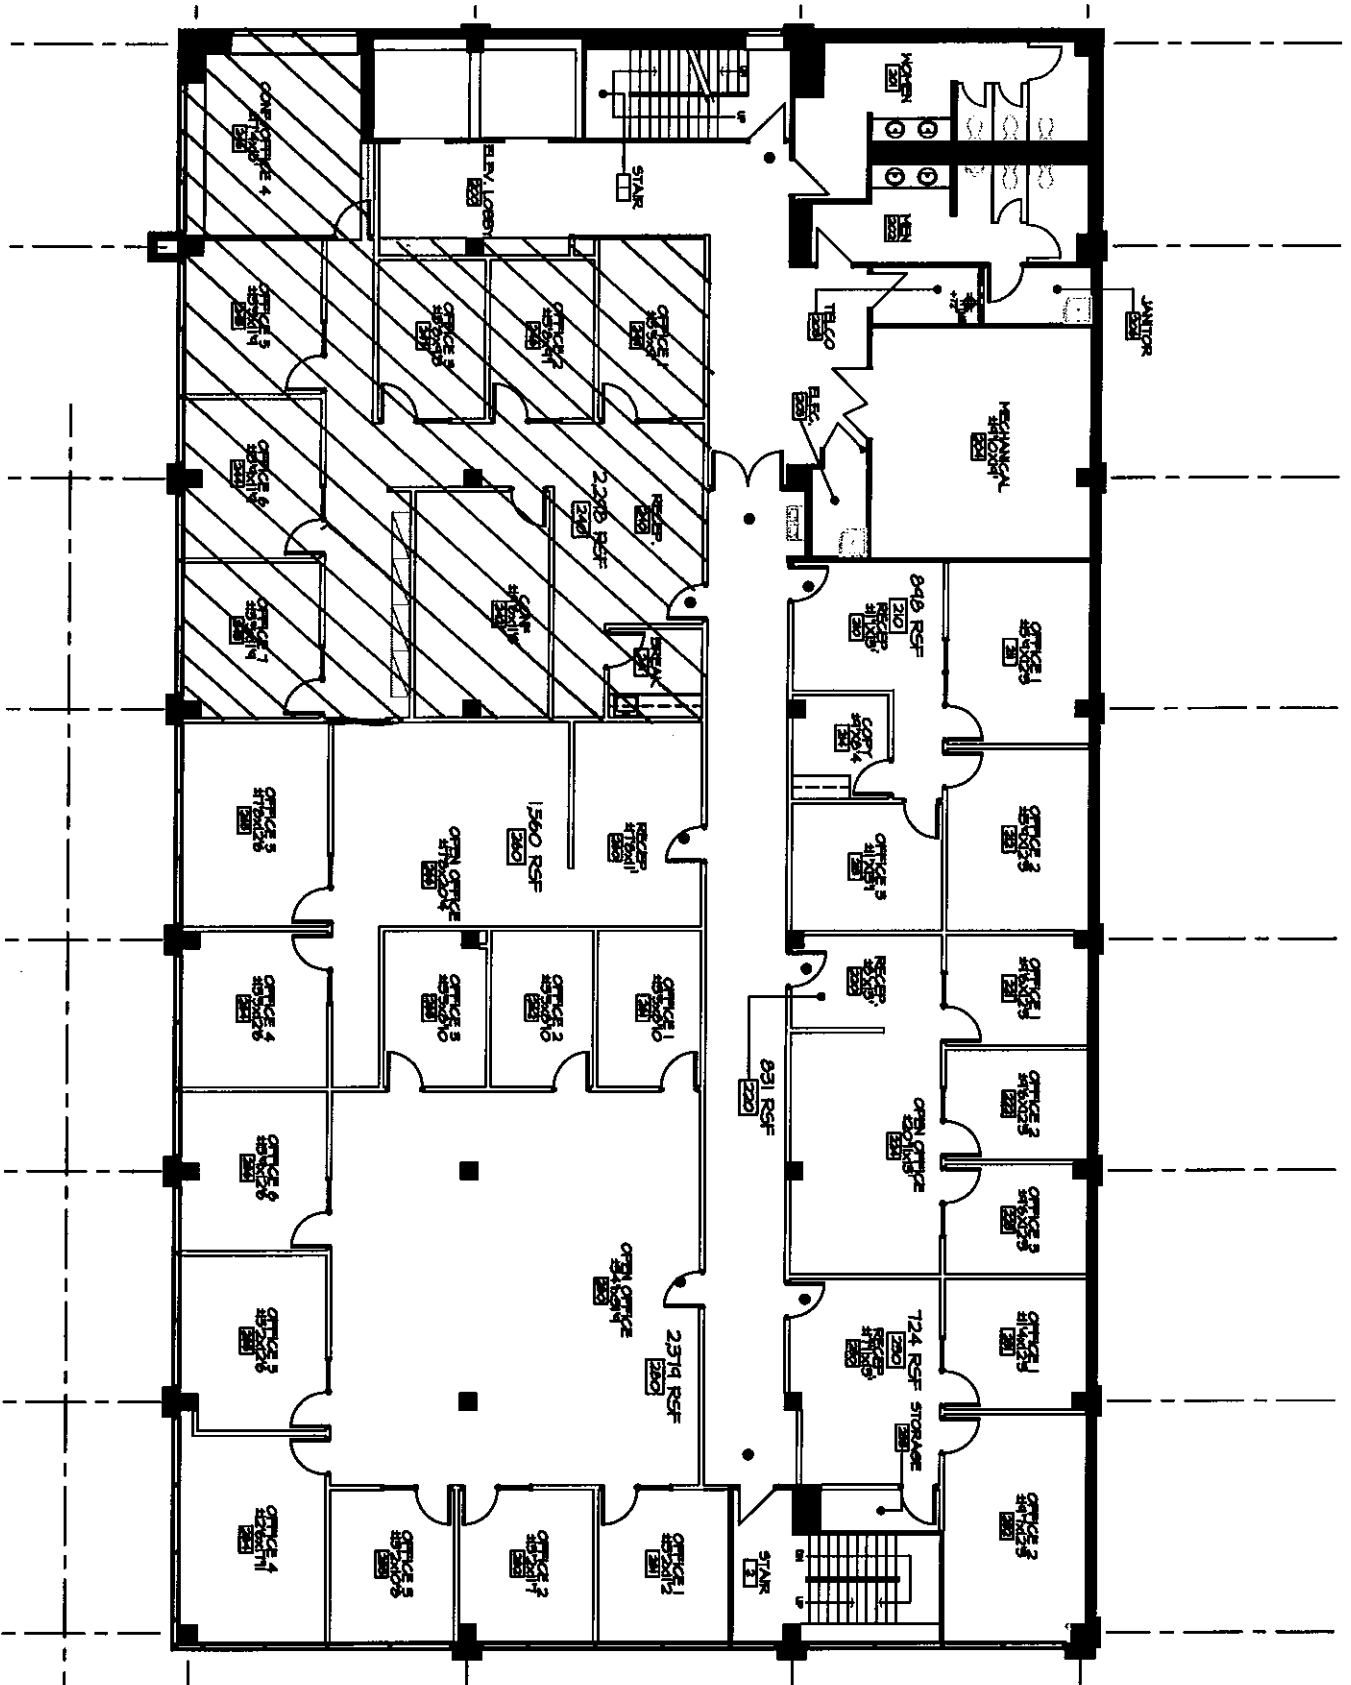

SCALE: 1/16" = 1'-0" 05.02.07

EXHIBIT - SECOND FLOOR

ONE MACDONALD CENTER
1 NORTH MACDONALD STREET
MESA, ARIZONA

evolutiondesign

Interior Architecture
51 W. 3rd Street
Suite 115
Tempe, AZ 85281
Telephone 480-921-0860
Facsimile 480-921-1861